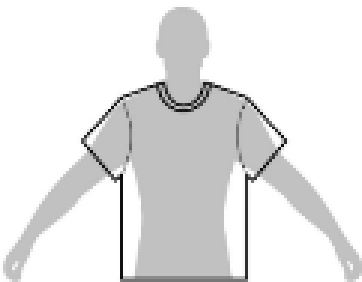

## Kulture Break T-Shirts - Ramo Brand

Sizing chart:

<b>Kids Sizes</b>	6	8	10	12	14
Half Chest (cm)	37.5	40	42.5	45	47.5
<b>Adult Sizes</b>	XS	S	M	L	XL
Half Chest (cm)	50	52	54.5	57	60

## Kulture Break Jumper - Ramo Brand

Sizing chart:

<b>Kids Sizes</b>	6	8	10	12	14
Half Chest (cm)	43.5	46	48.5	51	53.5
<b>Adult Sizes</b>	XS	S	M	L	XL
Half Chest (cm)	57	59	61	63	69

T-shirt Style:

### Regular Fit

Easy fit

Relaxed body

Looser arms

How to measure (t-shirt & jumper):